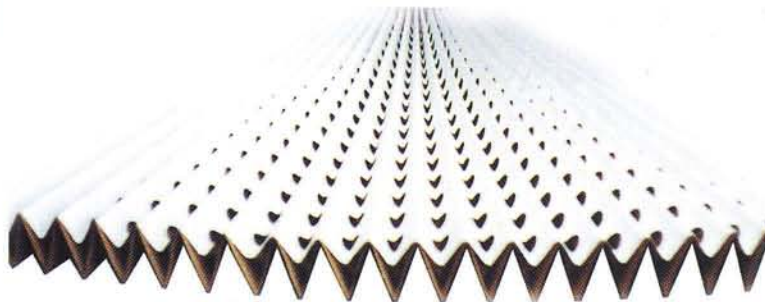

COM-PLEAT

SPRAY BOOTH FILTERS

The Com-Pleat PAF-90 provides many advantages over pad-type filters.

- Averages four times the life of other filters.
- Down time for filter replacement cut in half; Combined with longer life, actual spray booth down time reduced up to 85%.
- Lower shipping costs.
- Low static resistance.
- Storage problems minimized, takes approximately one eighth of the space.
- Improved distribution of air movement over booth space.
- No increase in noise level.

PAF-90

Standard white on brown construction combines high loading capacity with high efficiency filtration.

8 pleats per foot, 3' x 30'

PAF-90-W

Waterborne Compatible

Our new white clay-coated media is water-resistant, adding strength and extending filter life.

8 pleats per foot, 3' x 30'

*"Accordion style spray booth filters provide the most economical combination of **efficiency** and **capacity** of any filter on the market."*

*All Com-Pleat filters are designed with our unique **Reverse Memory Pleats** which naturally cause the filter to expand to 8 pleats per foot. This allows for maximum air flow and overspray loading capacity while eliminating the wasteful bunching seen in other accordion style filters.*