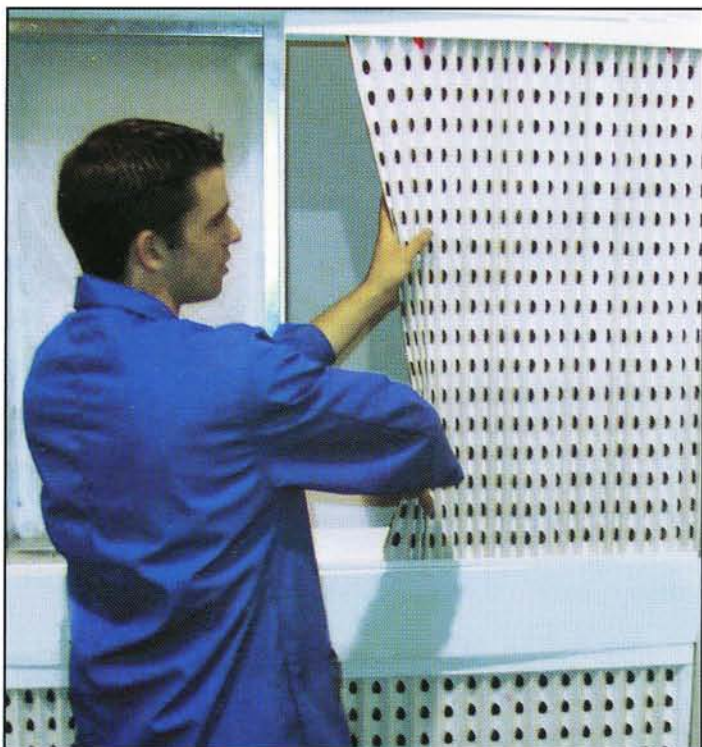

COM-PLEAT

SPRAY BOOTH FILTERS

The Com-Pleat PAF-90 provides many advantages over pad-type filters.

- Averages four times the life of other filters.
- Down time for filter replacement cut in half; Combined with longer life, actual spray booth down time reduced up to 85%.
- Lower shipping costs.
- Low static resistance.
- Storage problems minimized, takes approximately one eighth of the space.
- Improved distribution of air movement over booth space.
- No increase in noise level.

PAF-90

Standard white on brown construction combines high loading capacity with high efficiency filtration.

8 pleats per foot, 3' x 30'

PAF-90-W

Waterborne Compatible

Our new white clay-coated media is water-resistant, adding strength and extending filter life.

8 pleats per foot, 3' x 30'

*"Accordion style spray booth filters provide the most economical combination of **efficiency** and **capacity** of any filter on the market."*

*All Com-Pleat filters are designed with our unique **Reverse Memory Pleats** which naturally cause the filter to expand to 8 pleats per foot. This allows for maximum air flow and overspray loading capacity while eliminating the wasteful bunching seen in other accordion style filters.*