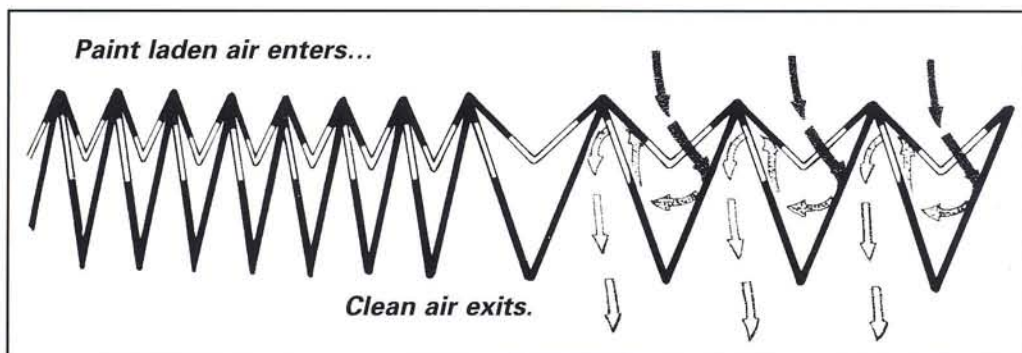

PAF-90

Standard white on brown construction combines high loading capacity with high efficiency filtration.

8 pleats per foot, 3' x 30'

PAF-90-W

Waterborne Compatible

Our new white clay-coated media is water-resistant, adding strength and extending filter life.

8 pleats per foot, 3' x 30'

*"Accordion style spray booth filters provide the most economical combination of **efficiency** and **capacity** of any filter on the market."*

*All Com-Pleat filters are designed with our unique **Reverse Memory Pleats** which naturally cause the filter to expand to 8 pleats per foot. This allows for maximum air flow and overspray loading capacity while eliminating the wasteful bunching seen in other accordion style filters.*