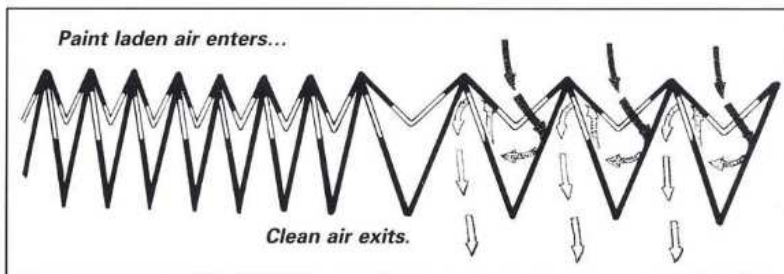

PAF-90

Standard white on brown construction combines high loading capacity with high efficiency filtration.
8 pleats per foot, 3' x 30'

PAF-90-W

Waterborne Compatible

Our new white clay-coated media is water-resistant, adding strength and extending filter life.
8 pleats per foot, 3' x 30'

"Accordion style spray booth filters provide the most economical combination of efficiency and capacity of any filter on the market."

All Com-Pleat filters are designed with our unique **Reverse Memory Pleats** which naturally cause the filter to expand to 8 pleats per foot. This allows for maximum air flow and overspray loading capacity while eliminating the wasteful bunching seen in other accordion style filters.