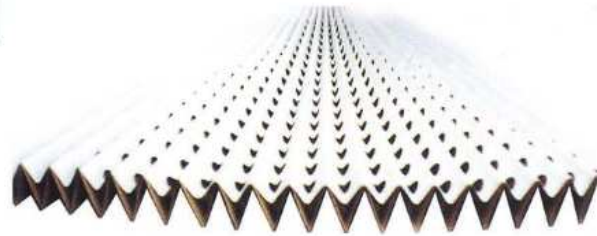

COM-PLEAT

SPRAY BOOTH FILTERS

The Com-Pleat PAF-90 provides many advantages over pad-type filters.

- Averages four times the life of other filters.
- Down time for filter replacement cut in half; Combined with longer life, actual spray booth down time reduced up to 85%.
- Lower shipping costs.
- Low static resistance.
- Storage problems minimized, takes approximately one eighth of the space.
- Improved distribution of air movement over booth space.
- No increase in noise level.

PAF-90

Standard white on brown construction combines high loading capacity with high efficiency filtration.
8 pleats per foot, 3' x 30'

PAF-90-W

Waterborne Compatible

Our new white clay-coated media is water-resistant, adding strength and extending filter life.
8 pleats per foot, 3' x 30'

"Accordion style spray booth filters provide the most economical combination of efficiency and capacity of any filter on the market."

All Com-Pleat filters are designed with our unique **Reverse Memory Pleats** which naturally cause the filter to expand to 8 pleats per foot. This allows for maximum air flow and overspray loading capacity while eliminating the wasteful bunching seen in other accordion style filters.

Pre-cut Lengths

PAF-90-5	36" x 5'	6 per case	Virtually no one has a 30' wide booth. Pre-cut lengths ensure that the exact amount of filter media is used in each booth. Pre-cut lengths also eliminate the time needed to count the red dots that mark each foot, cut the filter, and either throw away or tape together the remaining pieces. With pre-cut lengths there is... No counting No cutting No waste!
PAF-90-6	36" x 6'	5 per case	
PAF-90-7	36" x 7'	4 per case	
PAF-90-8	36" x 8'	4 per case	
PAF-90-9	36" x 9'	3 per case	
PAF-90-10	36" x 10'	3 per case	
PAF-90-12	36" x 12'	2 per case	
PAF-90-15	36" x 15'	2 per case	